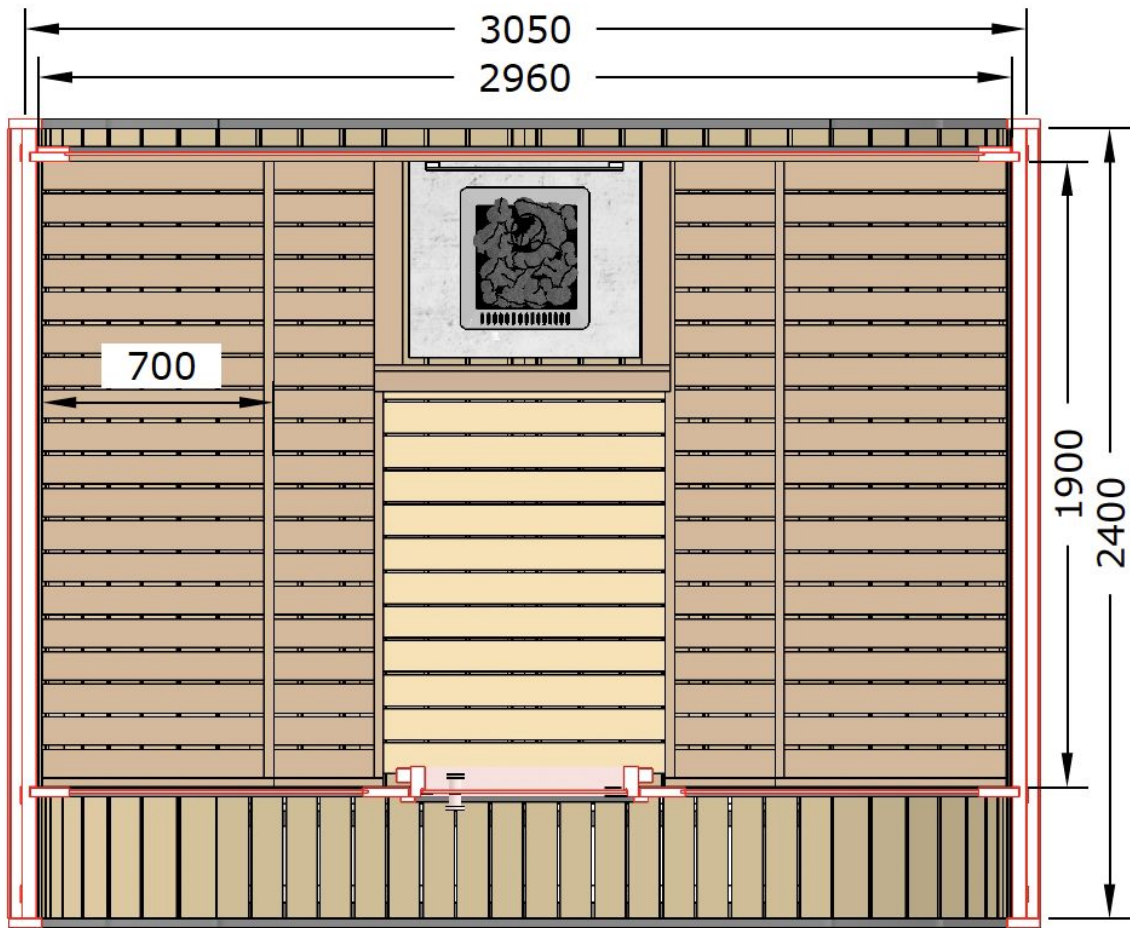

Neptune
SAUNAS AND HOT TUBS

Specification

Oslo Sauna

SPECIFICATION

SPECIFICATION

H120 x D120 x L305CM

1100 KG

SPECIFICATION