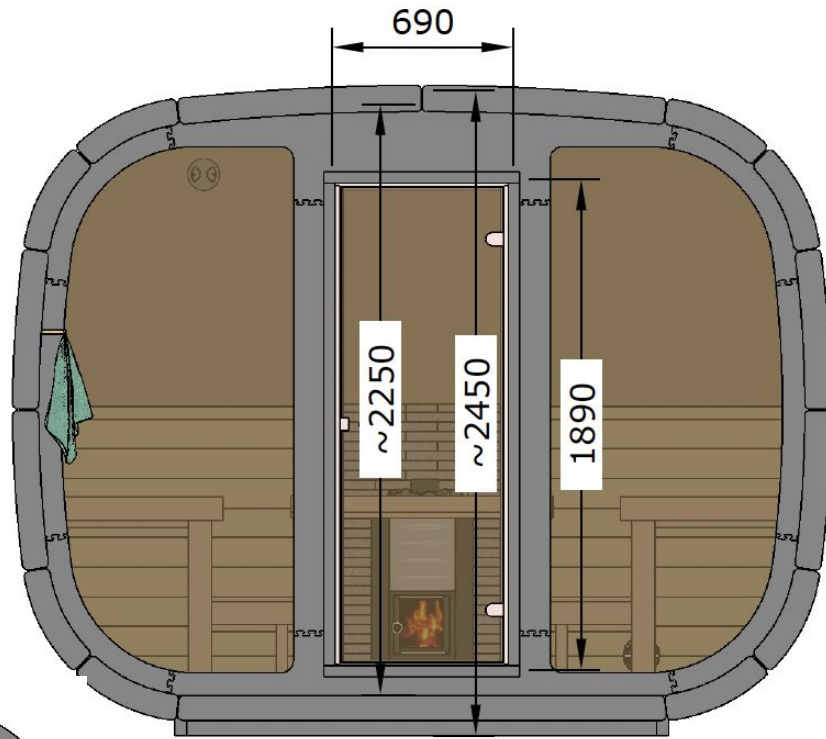

Neptune
SAUNAS AND HOT TUBS

Specification

Oslo Sauna

SPECIFICATION

SPECIFICATION

H120 x D120 x L305CM

1100 KG

SPECIFICATION