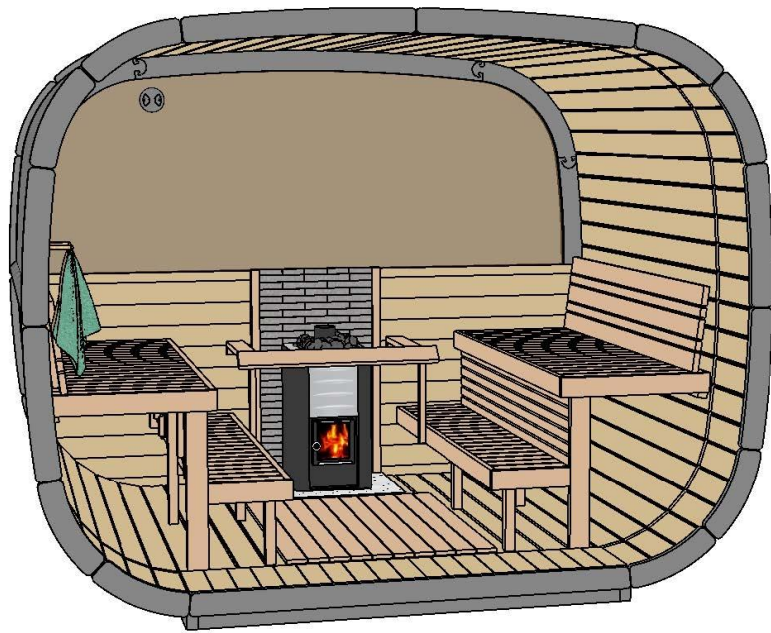

Neptune
SAUNAS AND HOT TUBS

Specification

Oslo Sauna

SPECIFICATION

SPECIFICATION

H120 x D120 x L305CM

1100 KG

SPECIFICATION