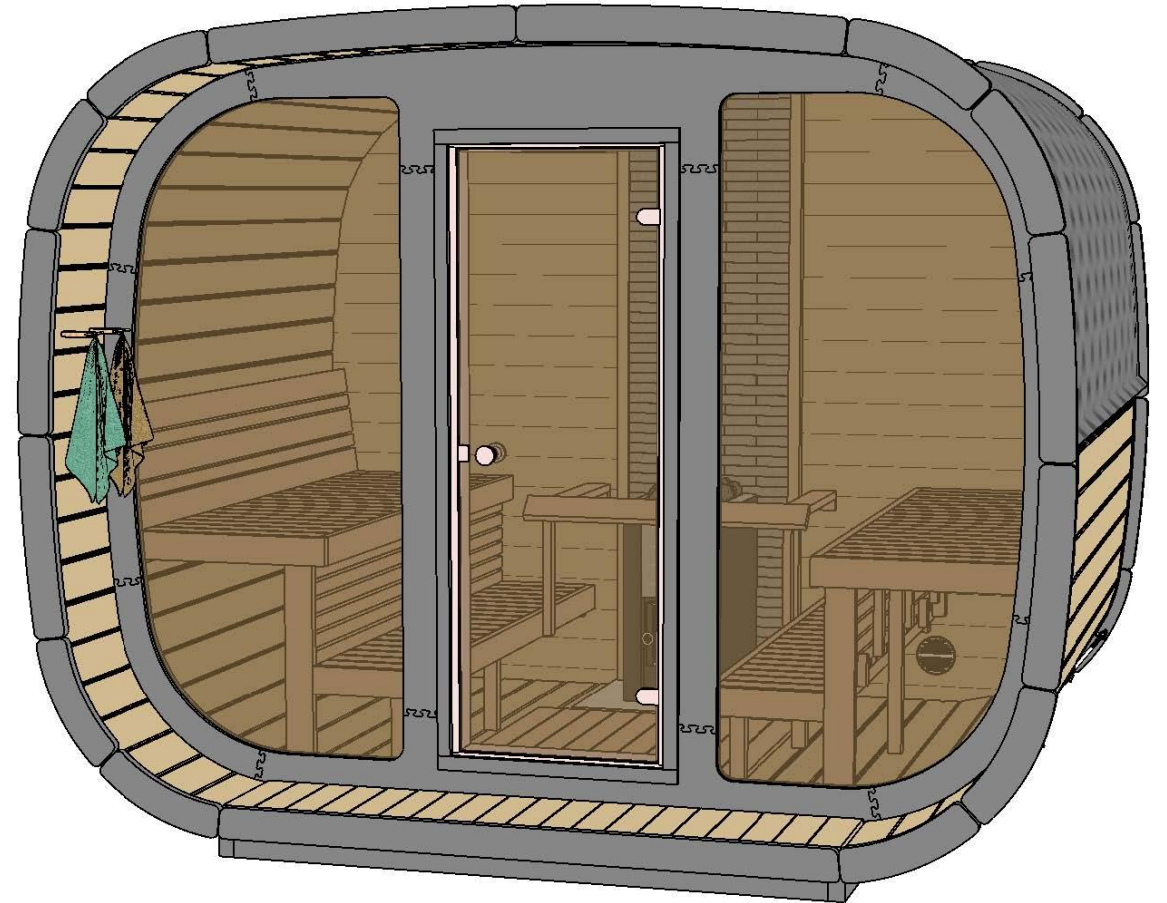

Neptune
SAUNAS AND HOT TUBS

Specification

Oslo Sauna

SPECIFICATION

SPECIFICATION

H120 x D120 x L305CM

1100 KG

SPECIFICATION