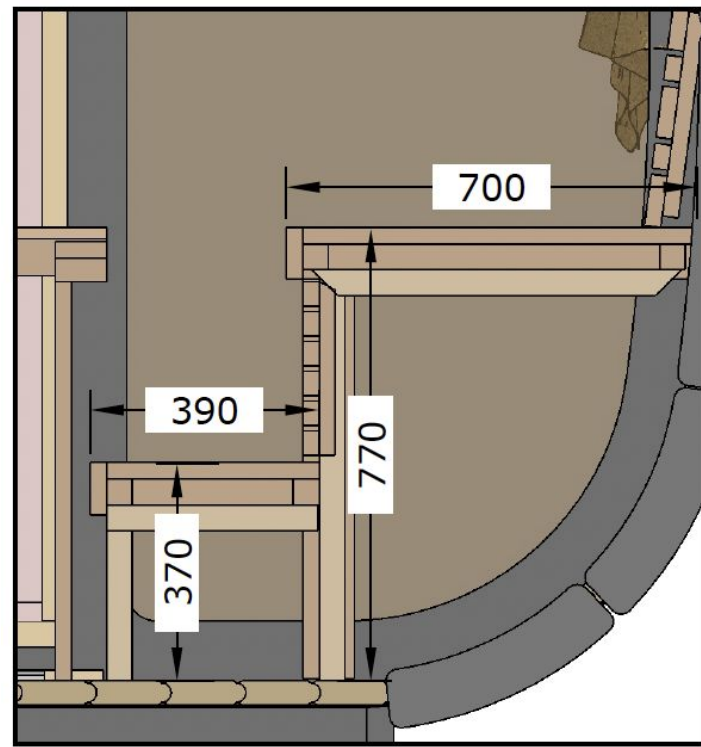

Neptune
SAUNAS AND HOT TUBS

Specification

Oslo Sauna

SPECIFICATION

SPECIFICATION

H120 x D120 x L305CM

1100 KG

SPECIFICATION