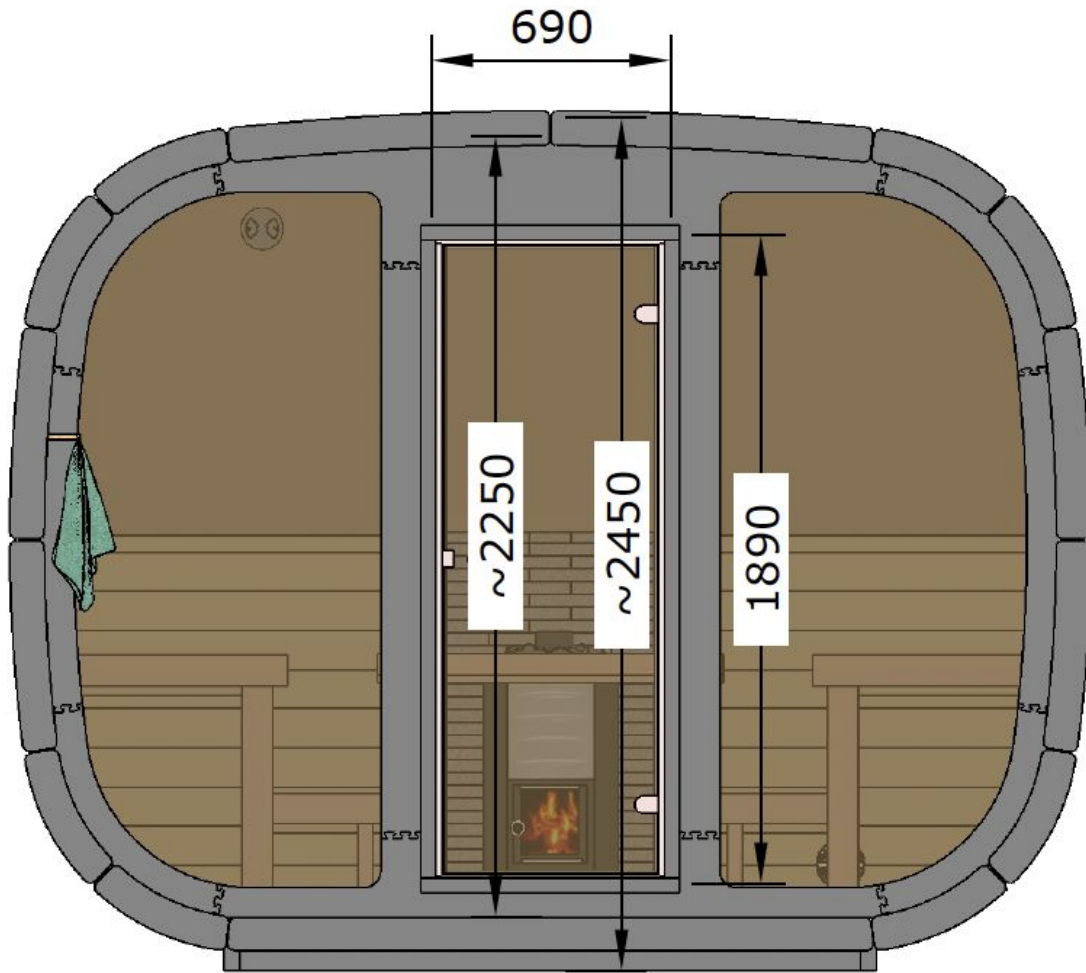

Neptune
SAUNAS AND HOT TUBS

Specification

Oslo Sauna

SPECIFICATION

SPECIFICATION

H120 x D120 x L305CM

1100 KG

SPECIFICATION