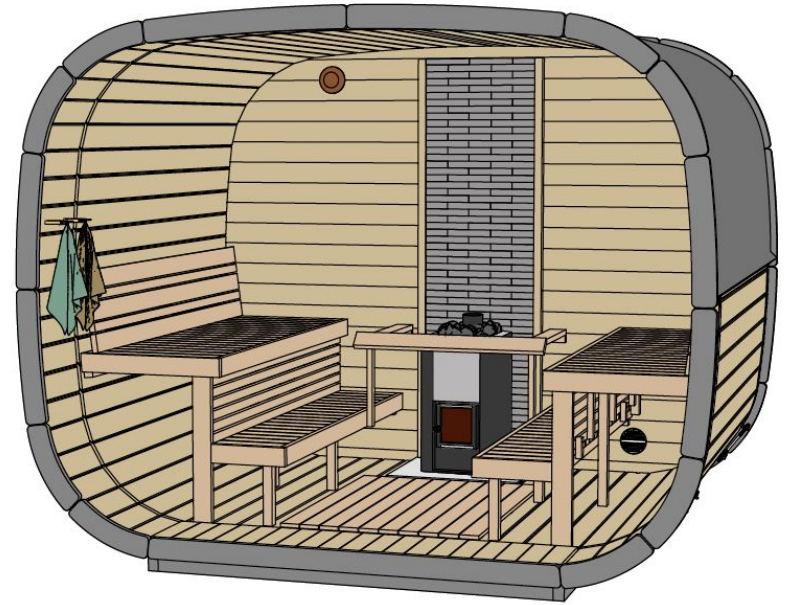

Neptune
SAUNAS AND HOT TUBS

Specification

Oslo Sauna

SPECIFICATION

SPECIFICATION

H120 x D120 x L305CM

1100 KG

SPECIFICATION