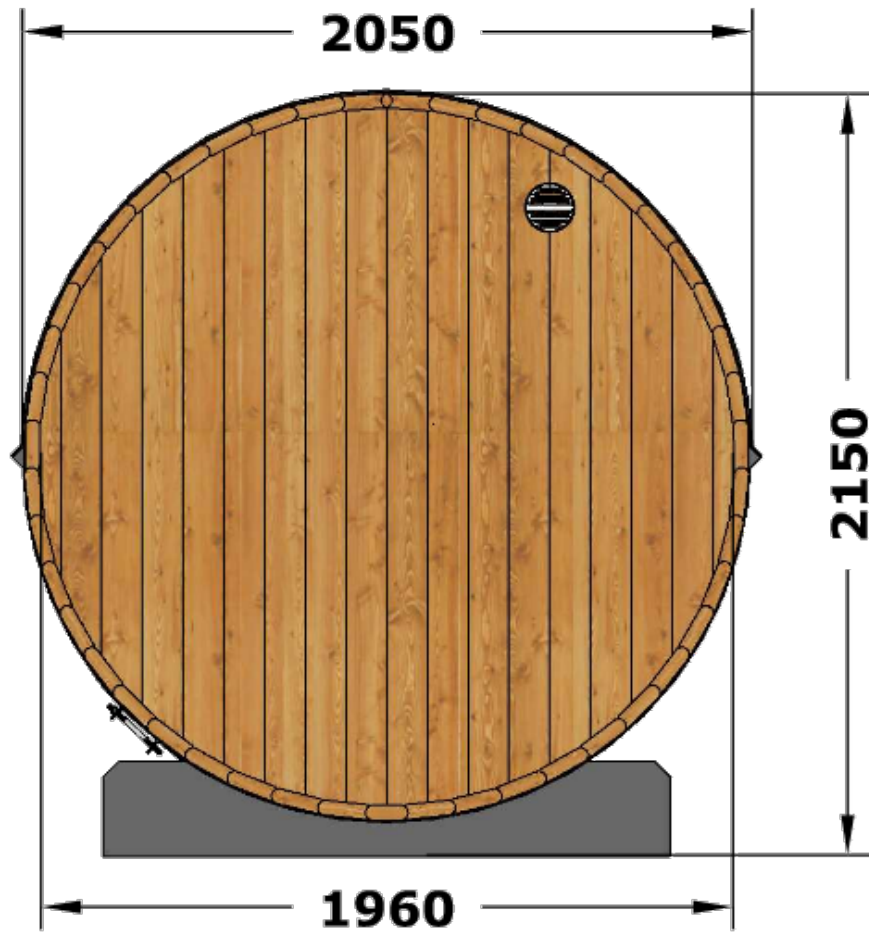

SPECIFICATION