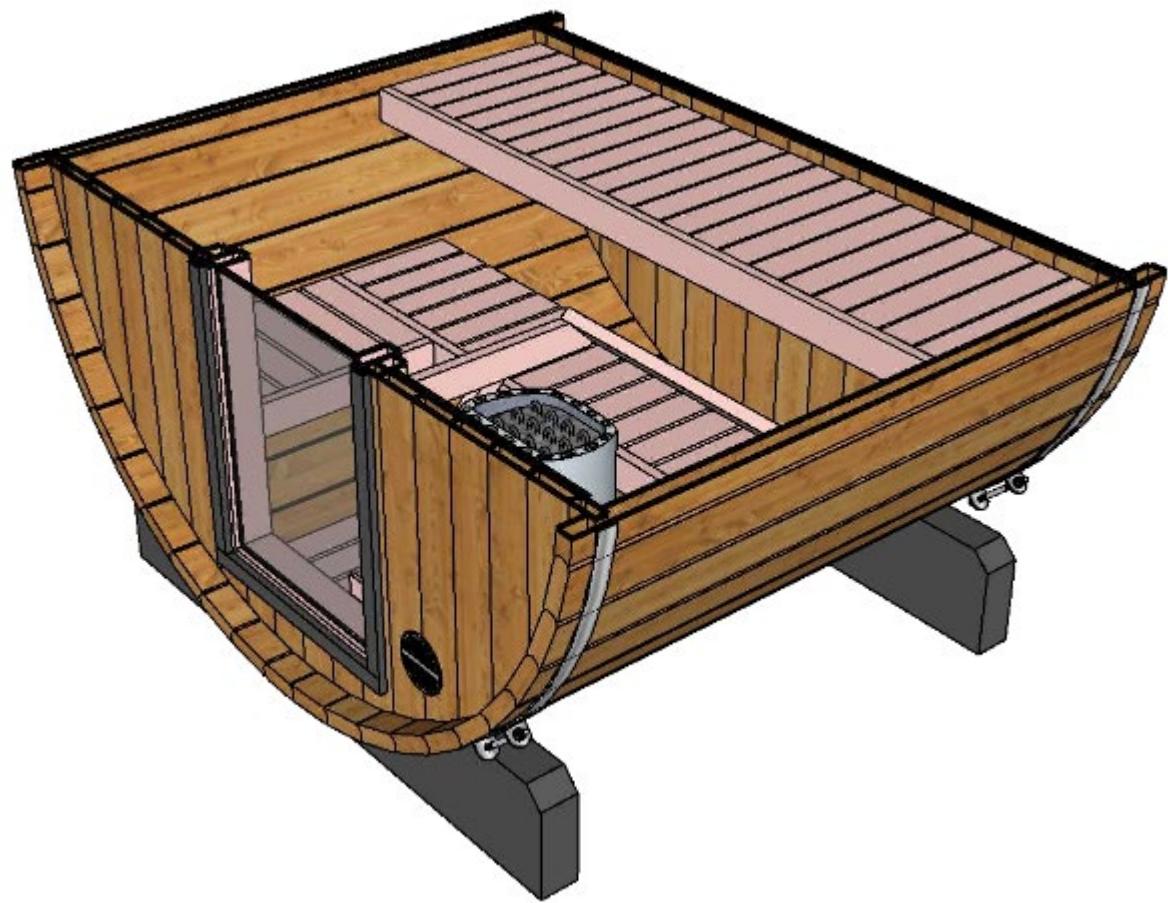

SPECIFICATION