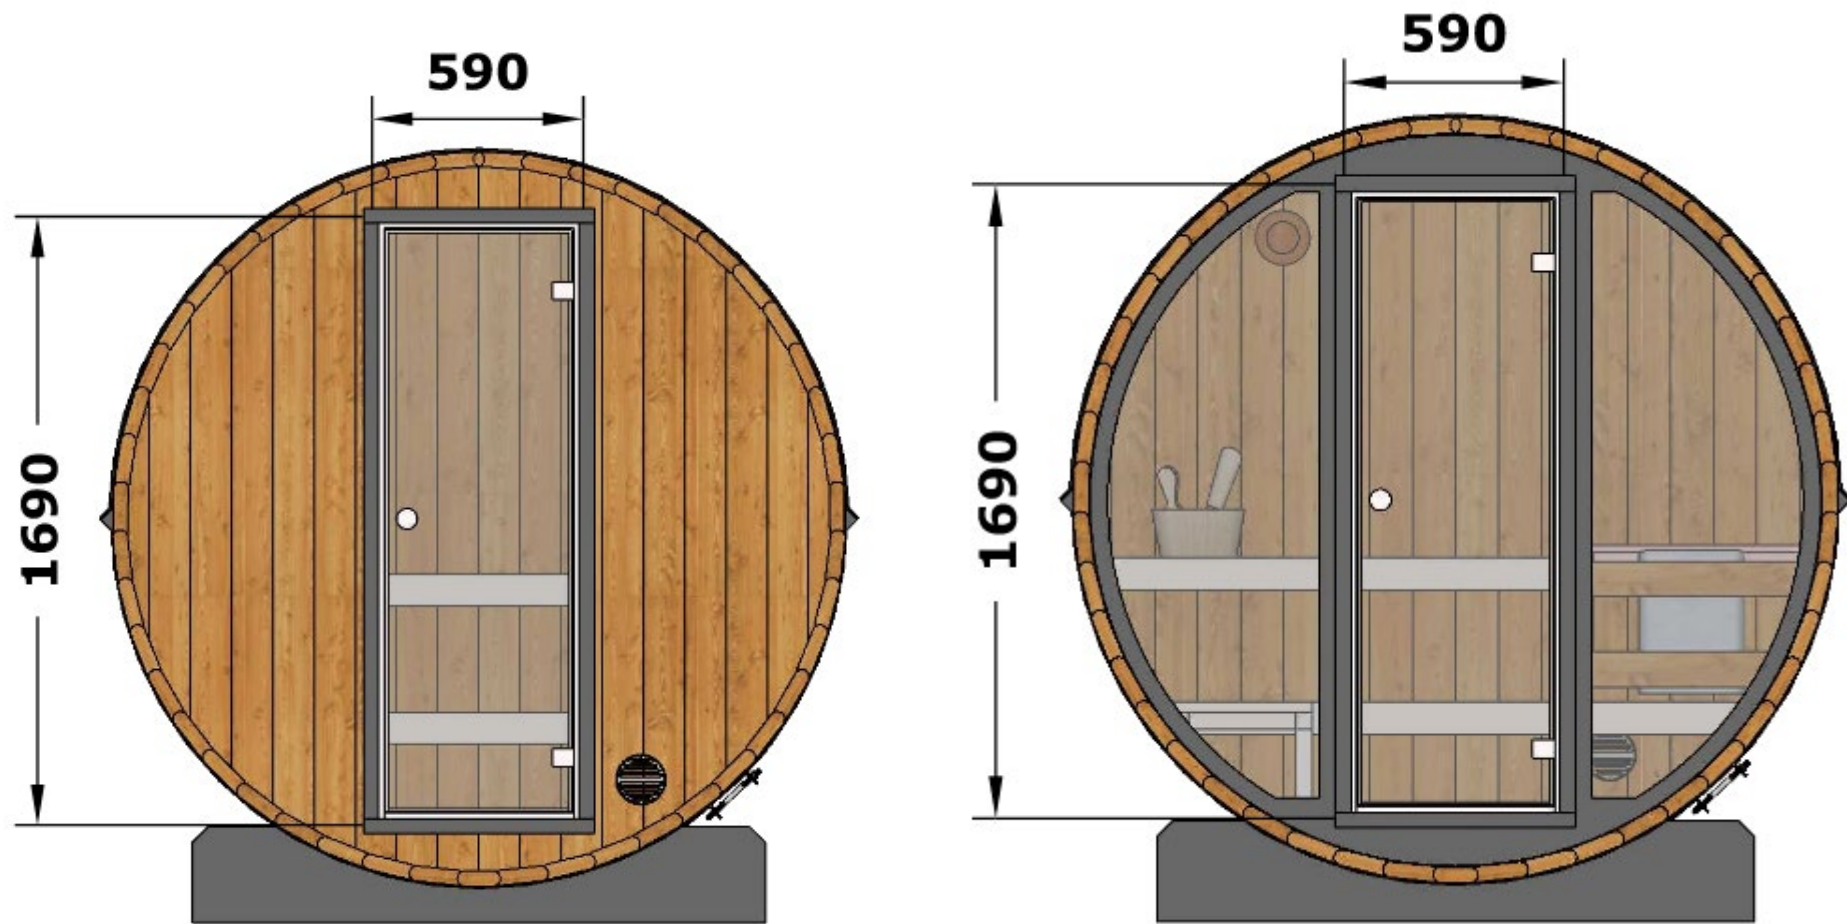

*Neptune*  
SAUNAS AND HOT TUBS

Specification

Malmö Sauna

SPECIFICATION

Ø 200