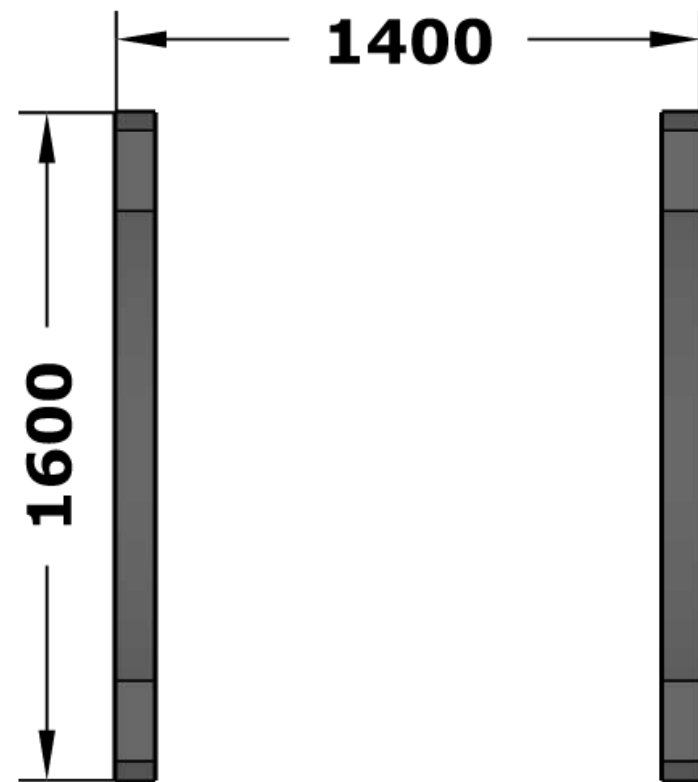

SPECIFICATION