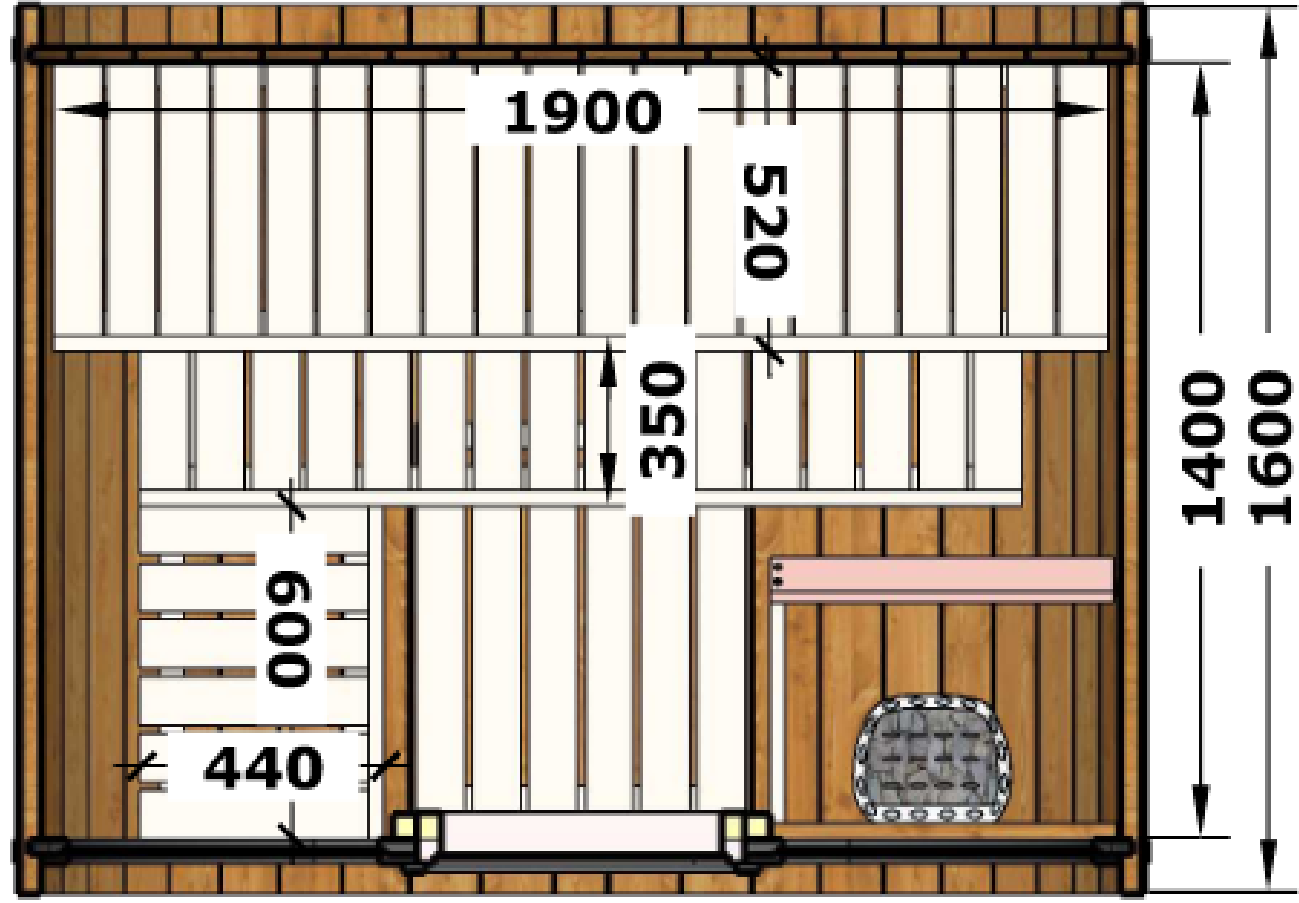

SPECIFICATION