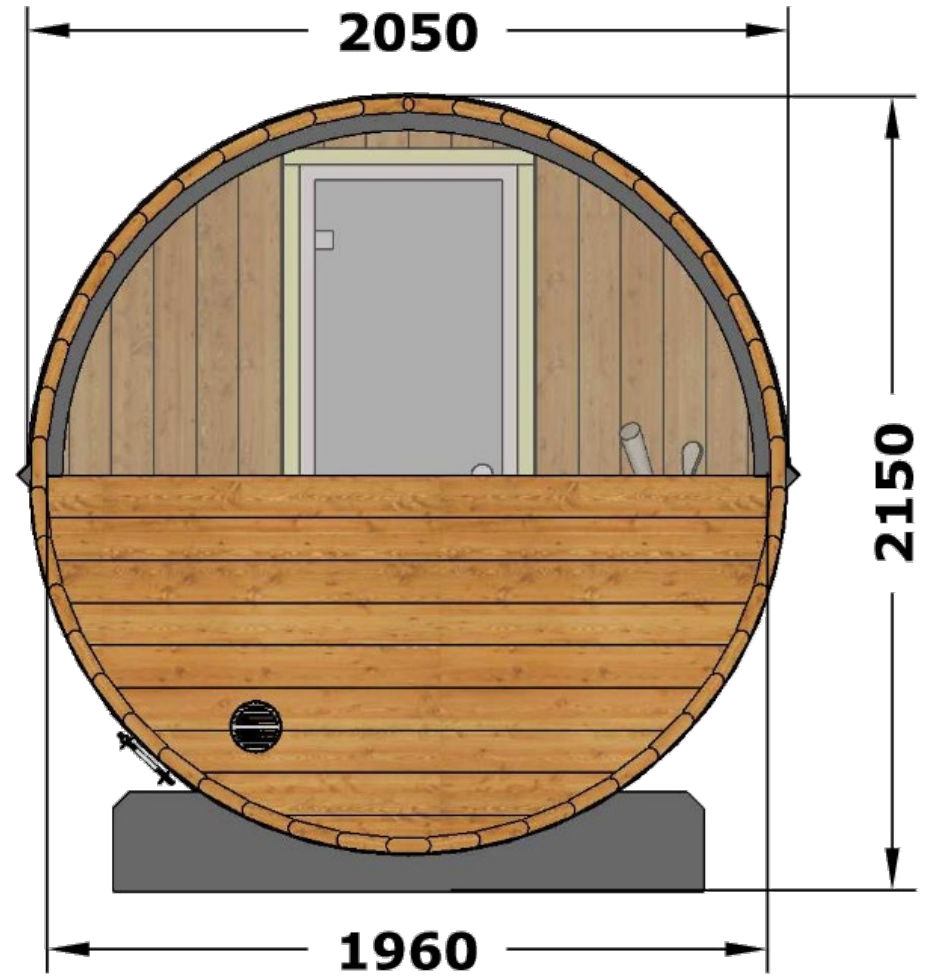

SPECIFICATION