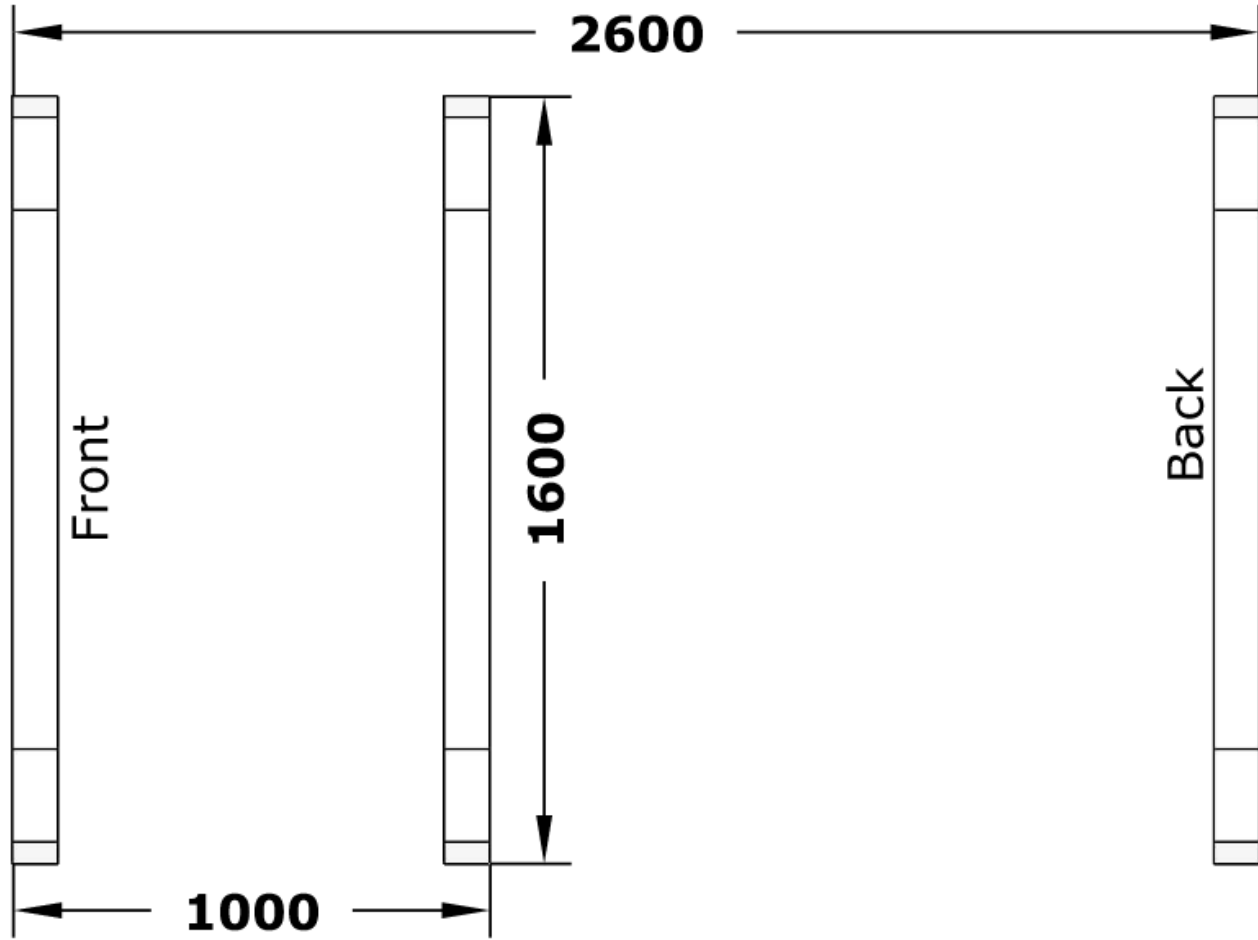

Neptune
SAUNAS AND HOT TUBS

Specification

Gothenburg Sauna

SPECIFICATION

SPECIFICATION

SPECIFICATION

(LxBxH) 335x120x120 cm.

960 kg.