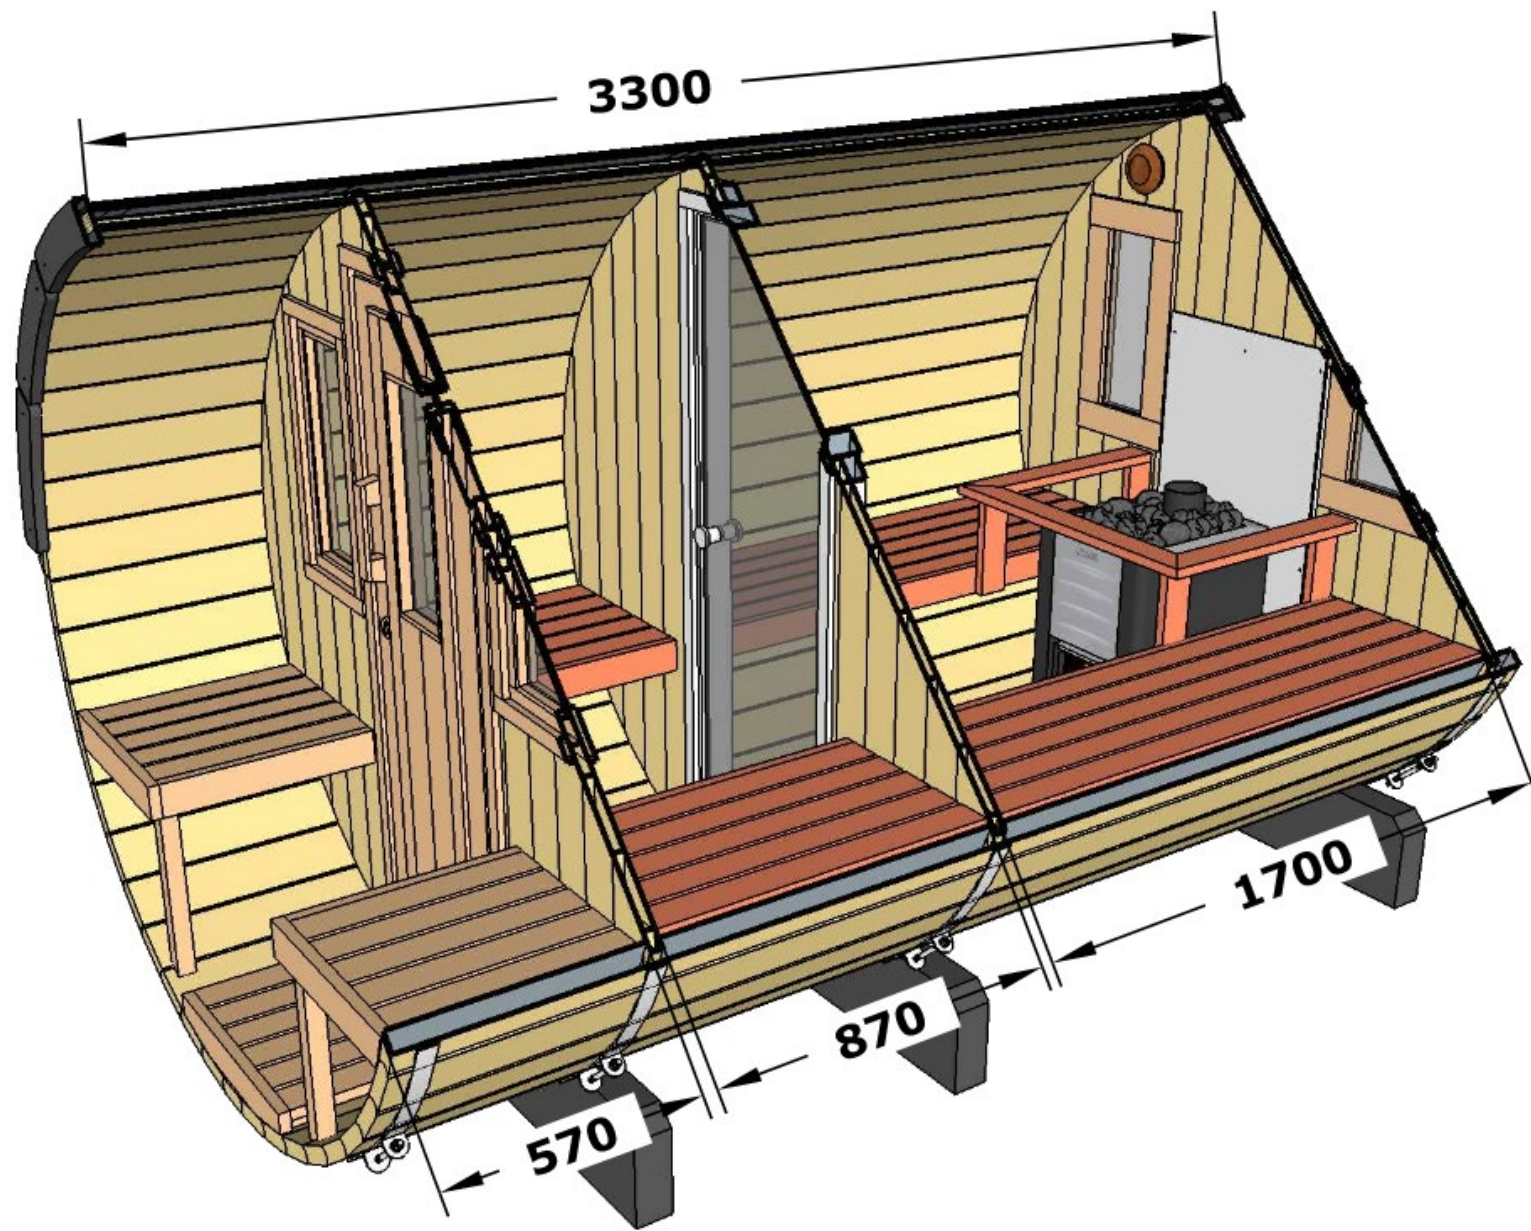

Neptune
SAUNAS AND HOT TUBS

Specification

Gothenburg Sauna

SPECIFICATION

SPECIFICATION

SPECIFICATION

(LxBxH) 335x120x120 cm.

960 kg.