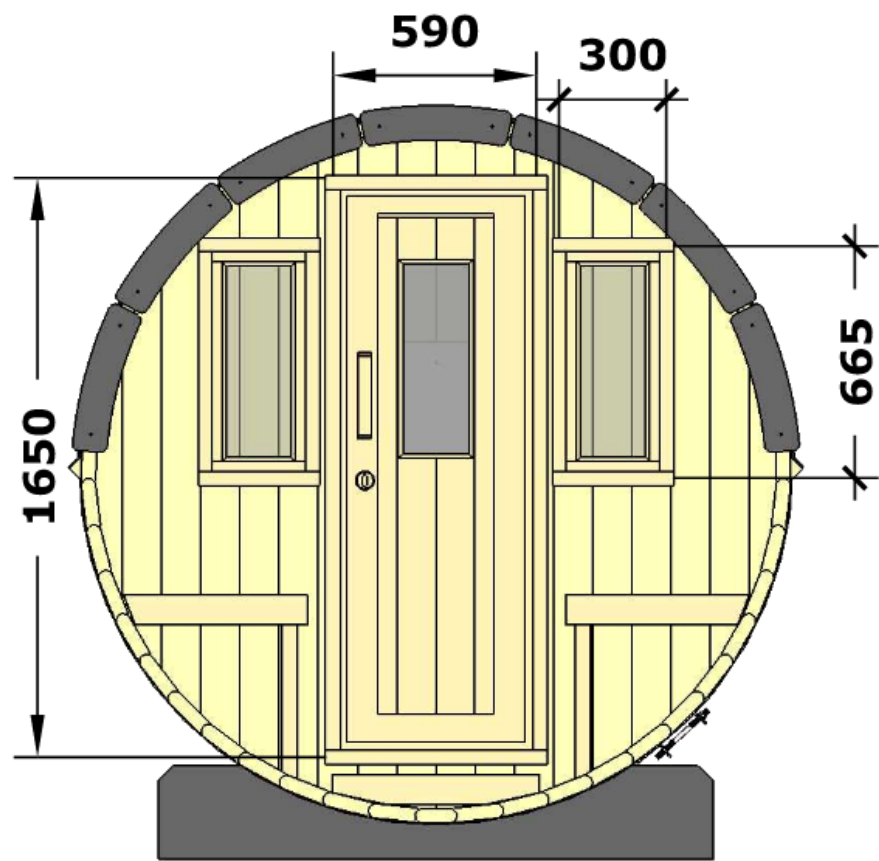

Neptune
SAUNAS AND HOT TUBS

Specification

Gothenburg Sauna

SPECIFICATION

SPECIFICATION

SPECIFICATION

(LxBxH) 335x120x120 cm.

960 kg.