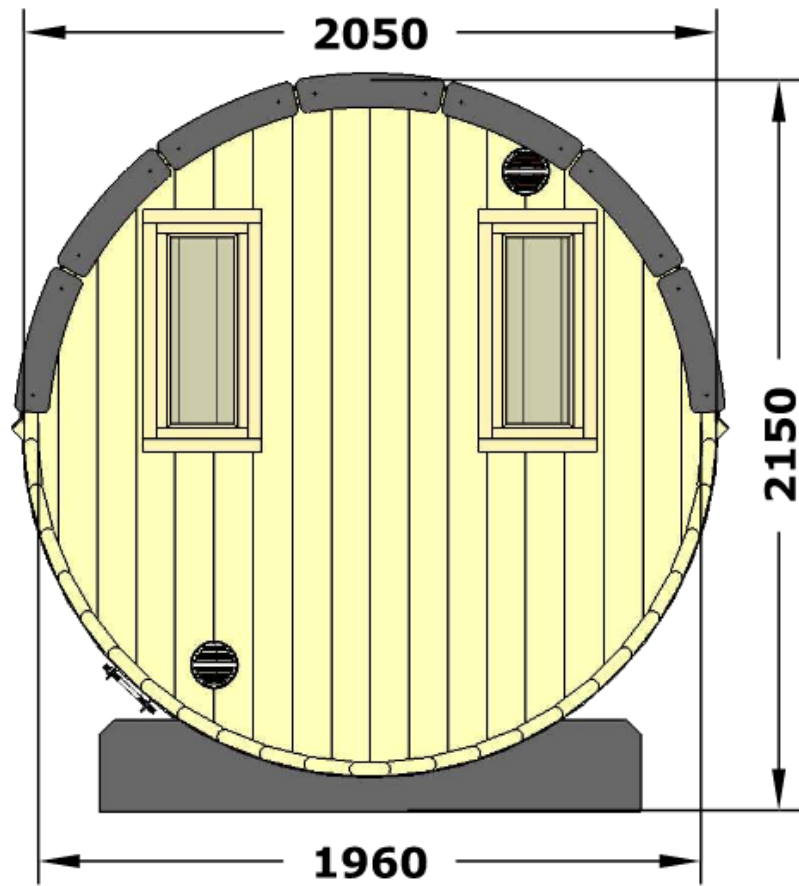

Neptune
SAUNAS AND HOT TUBS

Specification

Gothenburg Sauna

SPECIFICATION

SPECIFICATION

SPECIFICATION

(LxBxH) 335x120x120 cm.

960 kg.