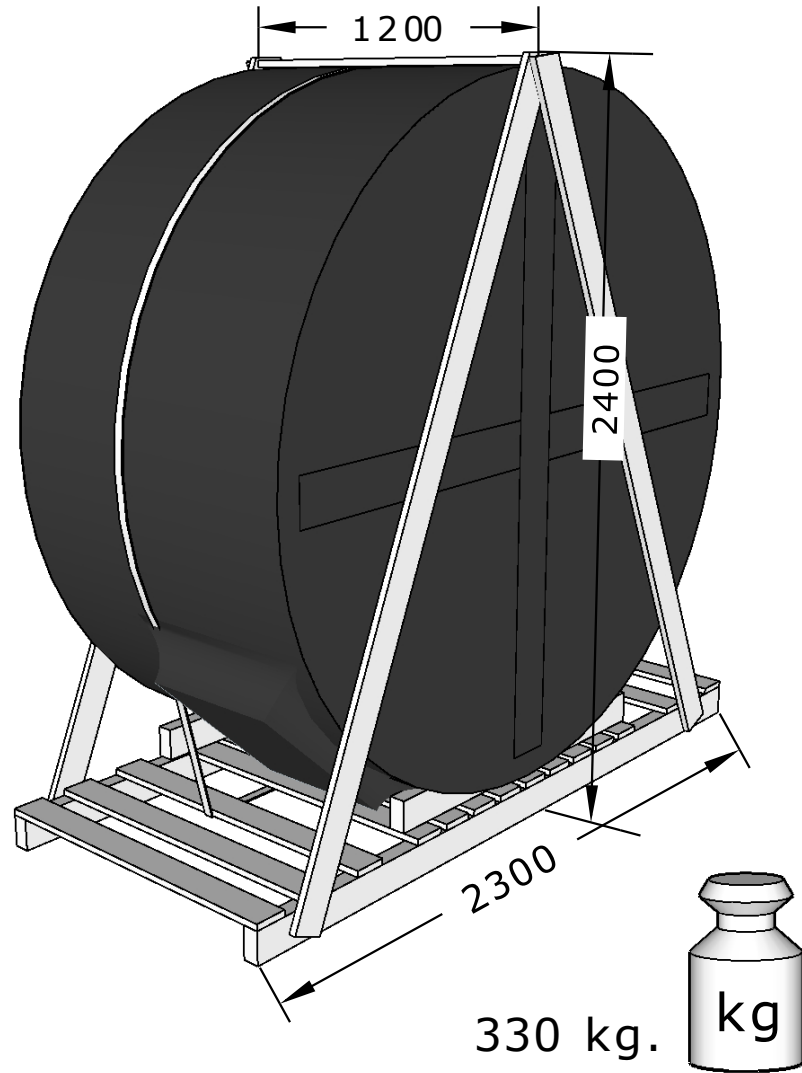

*Neptune*  
SAUNAS AND HOT TUBS

Specification

# SPECIFICATION

Volume 1,65 m<sup>3</sup>