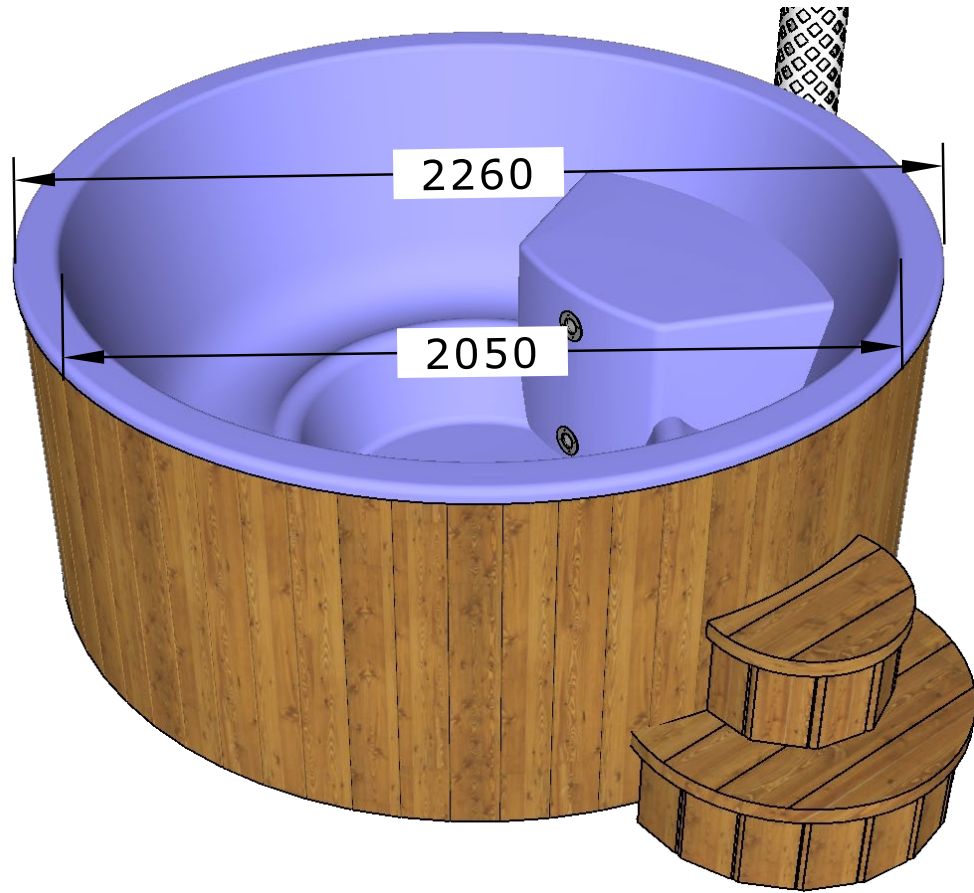

*Neptune*  
SAUNAS AND HOT TUBS

Specification

# Vilnius Hot Tub

# SPECIFICATION

Volume 1,65 m<sup>3</sup>