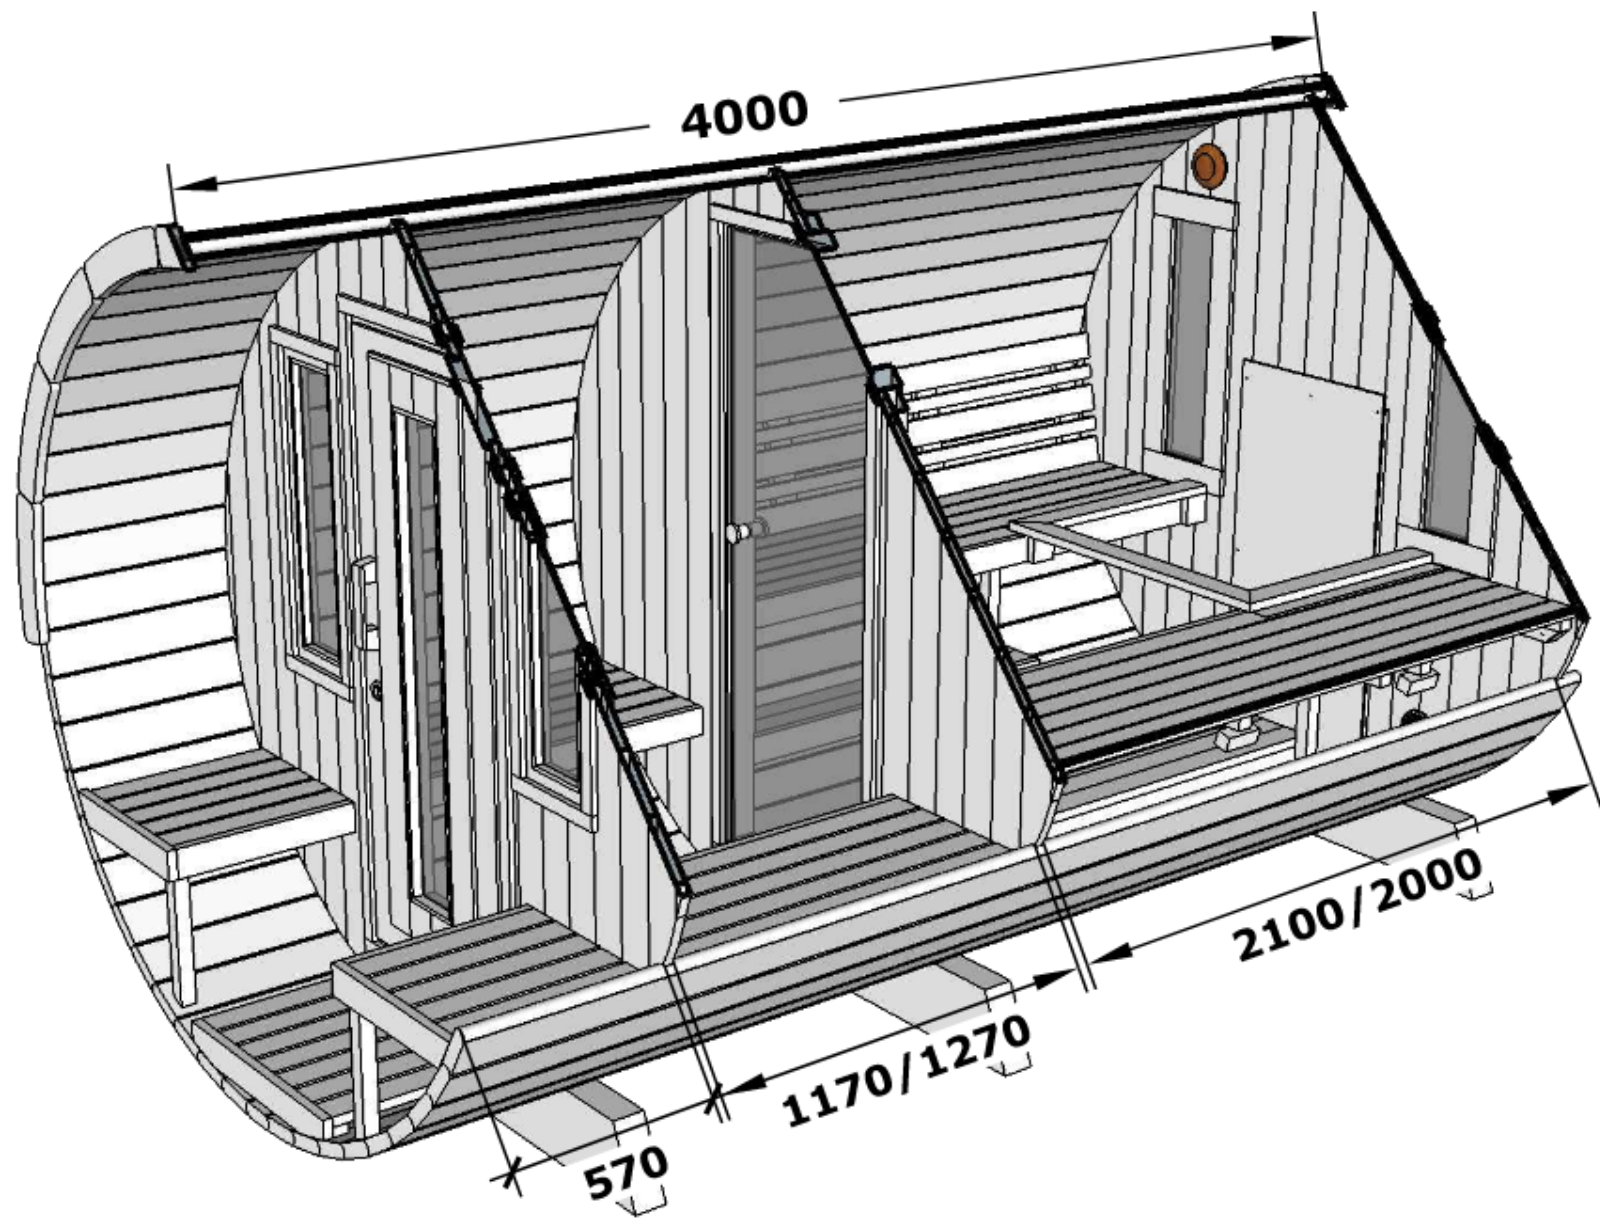

Neptune
SAUNAS AND HOT TUBS

Specification

Luxembourg Sauna

SPECIFICATION

SPECIFICATION

SPECIFICATION

(LxBxH) 405x120x120 cm.

1150 kg.  **kg**