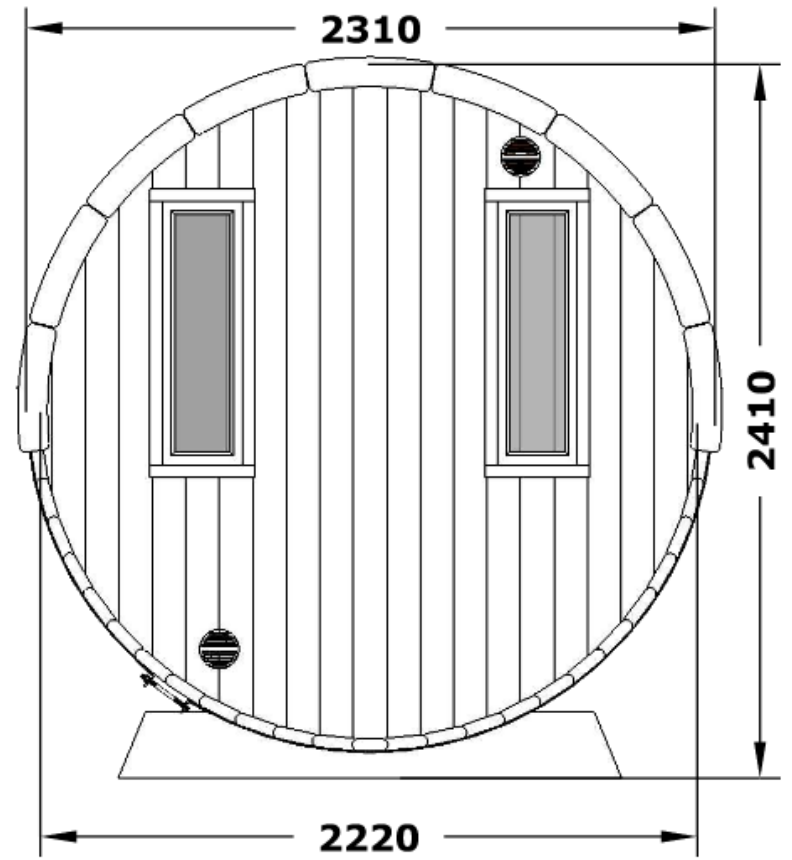

Neptune
SAUNAS AND HOT TUBS

Specification

Luxembourg Sauna

SPECIFICATION

SPECIFICATION

SPECIFICATION

(LxBxH) 405x120x120 cm.

1150 kg.  **kg**