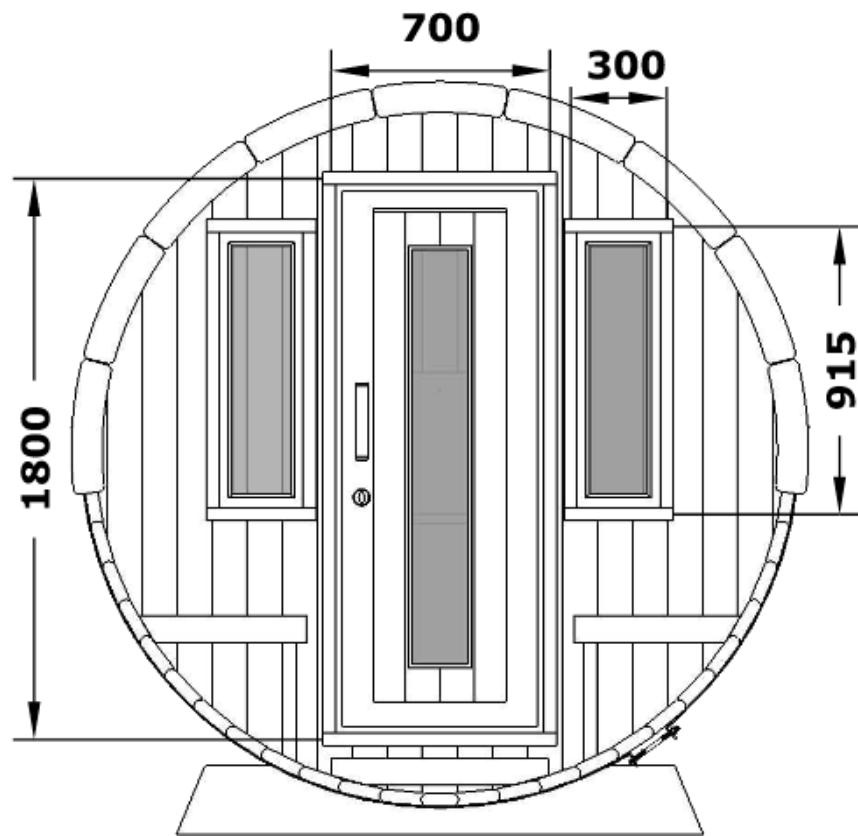

Neptune
SAUNAS AND HOT TUBS

Specification

Luxembourg Sauna

SPECIFICATION

SPECIFICATION

SPECIFICATION

(LxBxH) 405x120x120 cm.

1150 kg.  **kg**