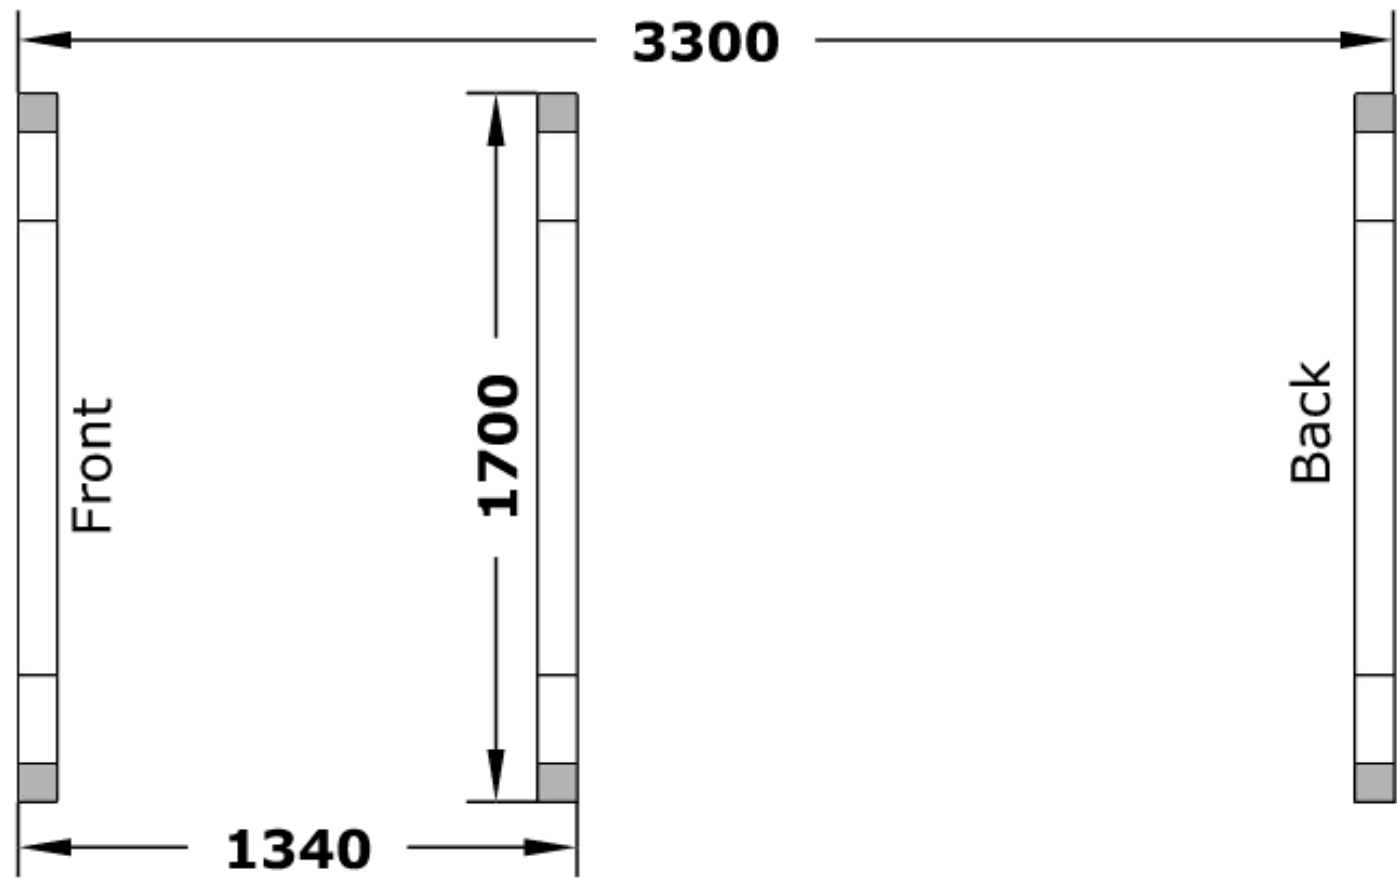

Neptune
SAUNAS AND HOT TUBS

Specification

Luxembourg Sauna

SPECIFICATION

SPECIFICATION

SPECIFICATION

(LxBxH) 405x120x120 cm.

1150 kg.  **kg**