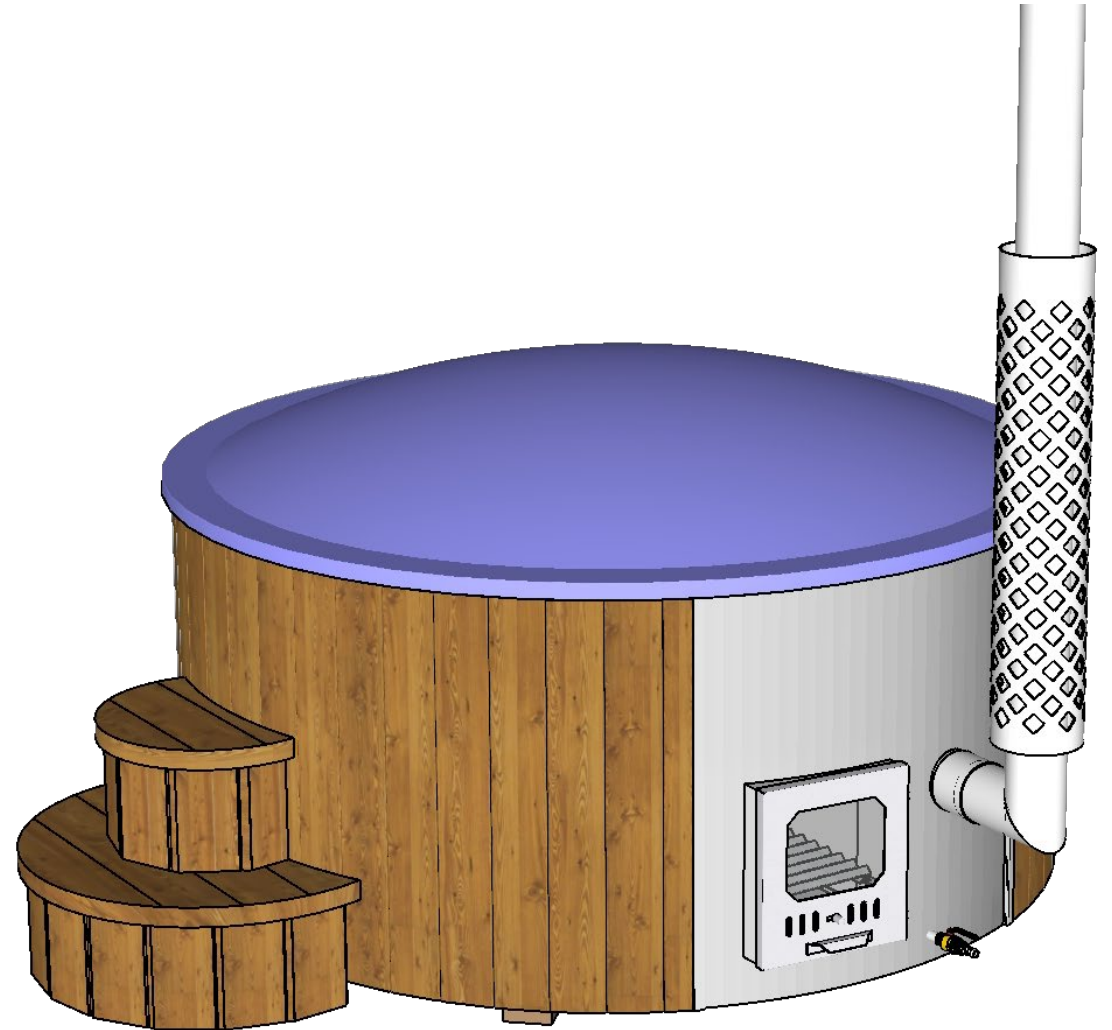

Neptune
SAUNAS AND HOT TUBS

Specification

København Hot Tub

SPECIFICATION

SPECIFICATION

Volume 1,15 m³

Sales Enquiries

neptunesaunas.com