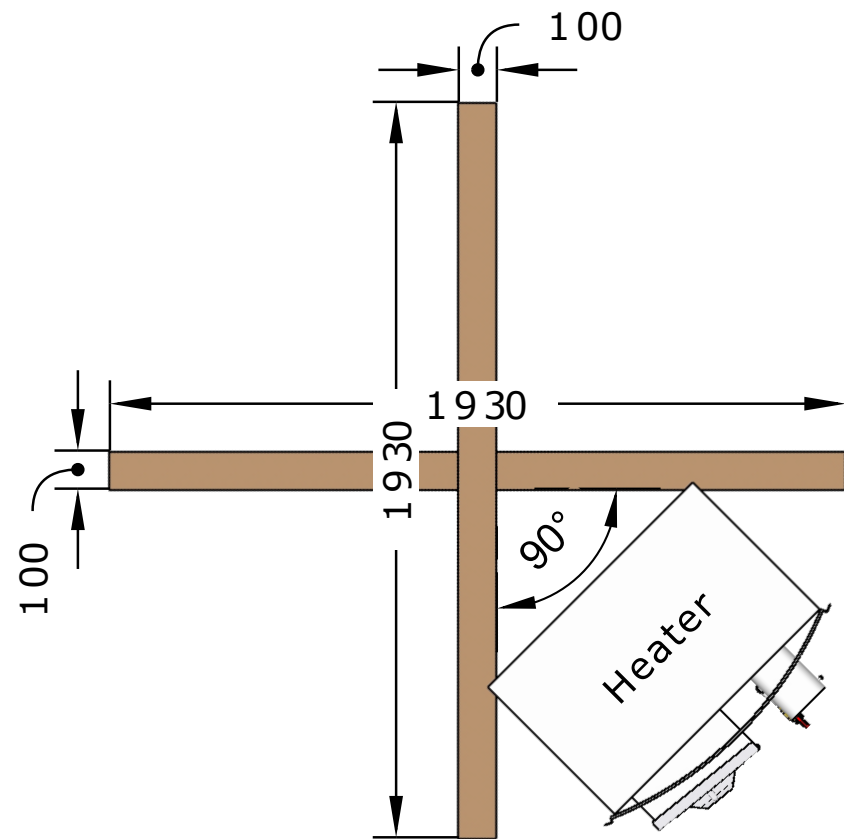

Neptune
SAUNAS AND HOT TUBS

Specification

København Hot Tub

SPECIFICATION

SPECIFICATION

Volume 1,15 m³

Sales Enquiries

neptunesaunas.com