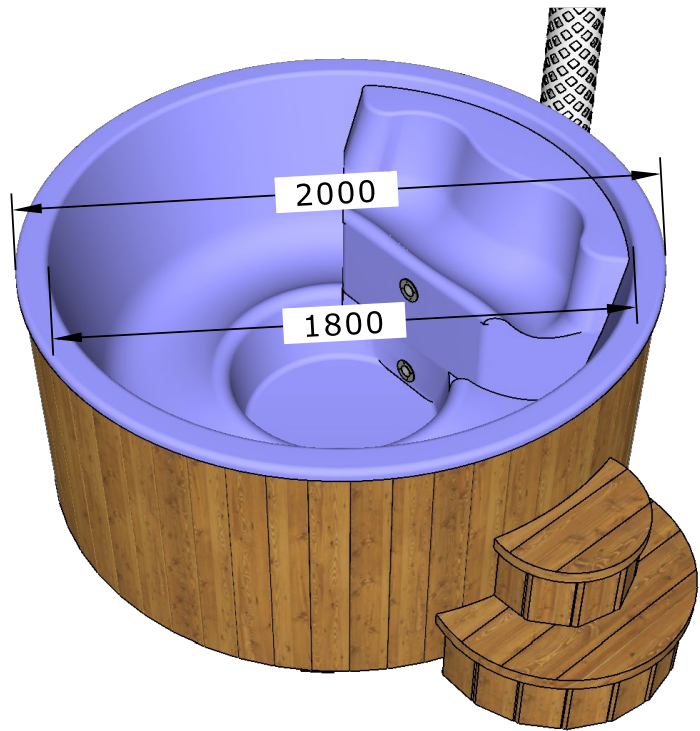

Neptune
SAUNAS AND HOT TUBS

Specification

København Hot Tub

SPECIFICATION

SPECIFICATION

Volume 1,15 m³

Sales Enquiries

neptunesaunas.com