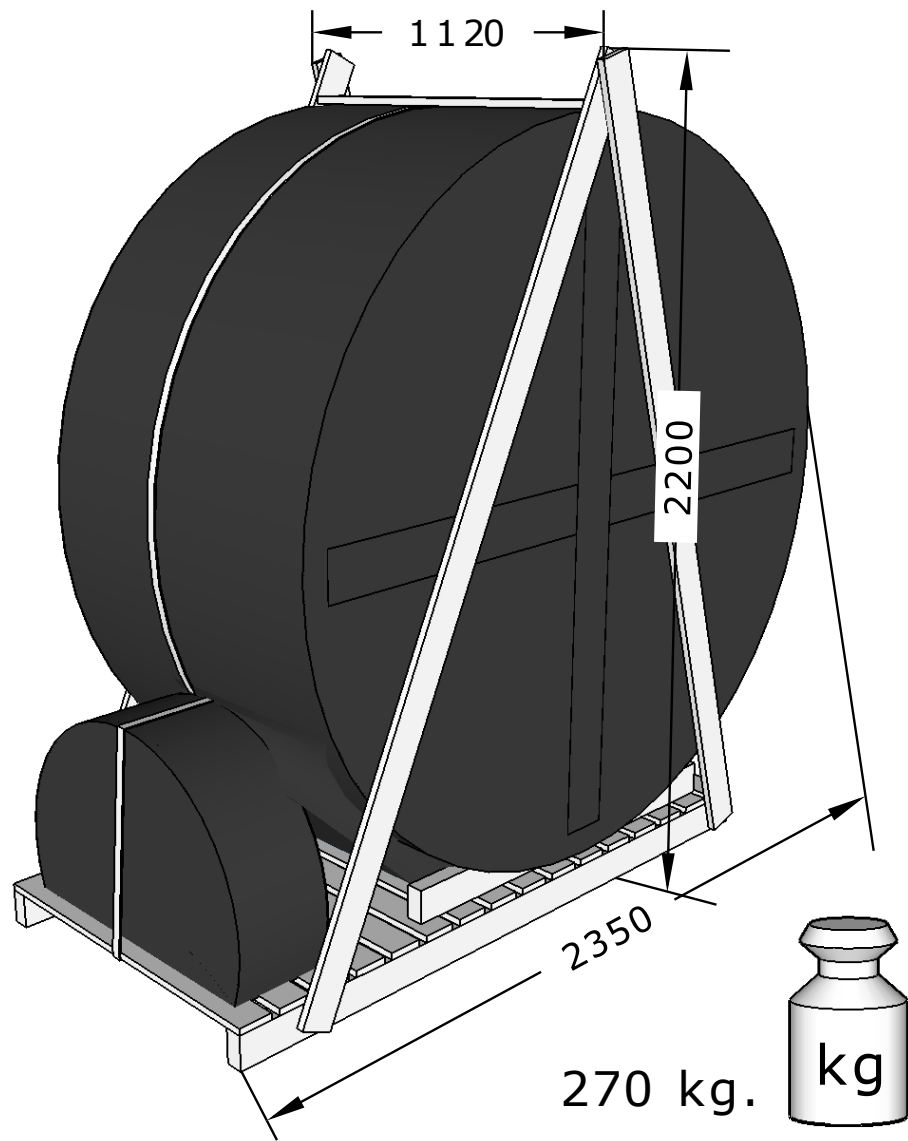

Neptune
SAUNAS AND HOT TUBS

Specification

København Hot Tub

SPECIFICATION

SPECIFICATION

Volume 1,15 m³

Sales Enquiries

neptunesaunas.com