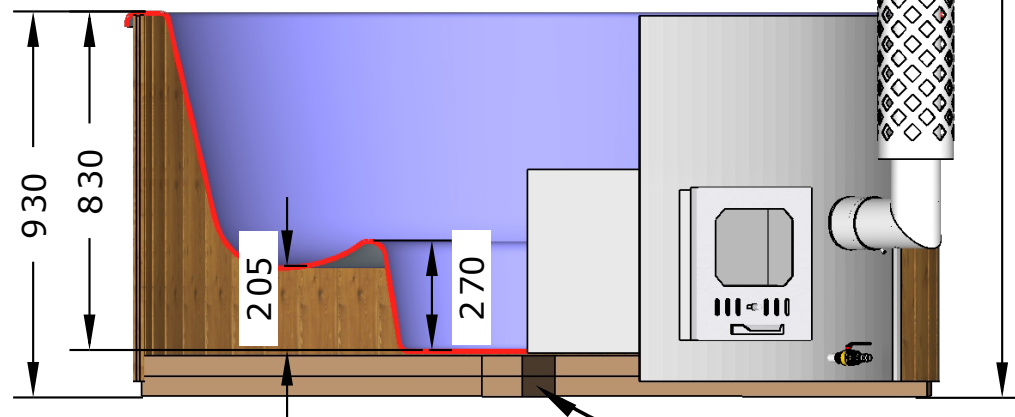

Neptune
SAUNAS AND HOT TUBS

Specification

København Hot Tub

SPECIFICATION

SPECIFICATION

Volume 1,15 m³

Sales Enquiries

neptunesaunas.com