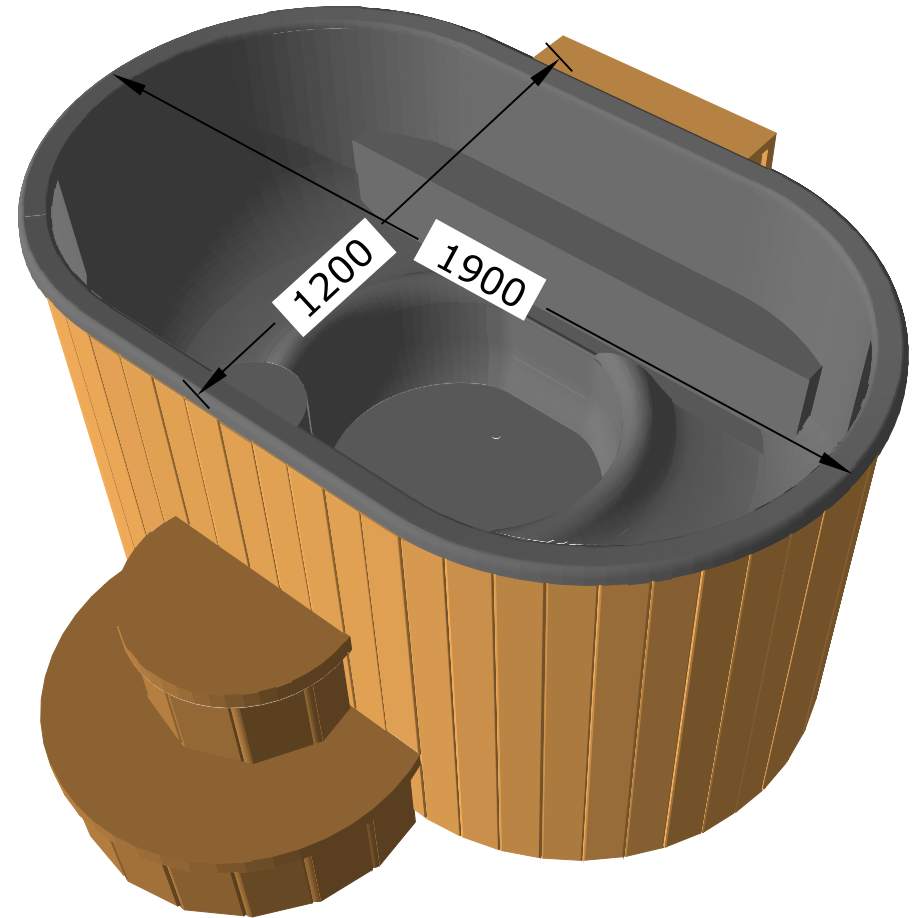

Neptune
SAUNAS AND HOT TUBS

Specification

Bergen Hot Tub

SPECIFICATION

SPECIFICATION

Sales Enquiries

neptunesaunas.com

sales@neptunesaunas.com